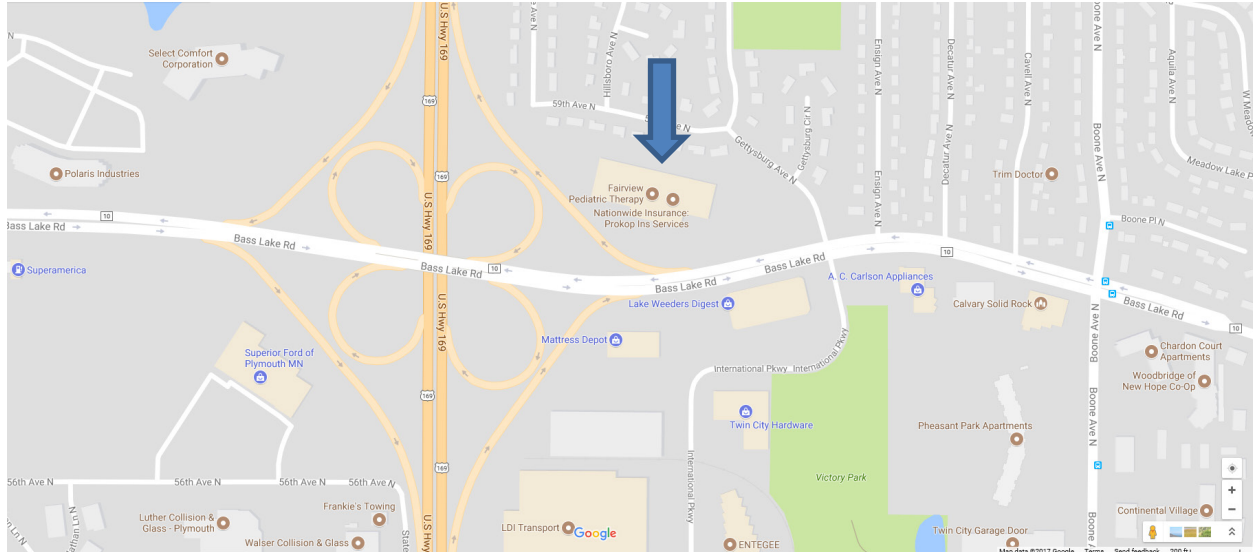

**Vona Center for Mental Health  
9220 Bass Lake Road #255 New Hope, MN 55428**

**Map:**

We are located on the Northeast corner of Hwy 169 and Bass Lake Road in New Hope.

**Directions Coming from the North**

If coming from the North Metro go South on Hwy 169 to the Bass Lake Road exit. Take the Bass Lake Road East exit. Once on Bass Lake Road continue heading east until you reach Gettysburg Ave N. Turn left onto Gettysburg Ave N and then take the first left into the parking lot for 9220 Bass Lake Road. We are located on the main level of the building, on the right side of the internal courtyard.

**Directions Coming from the South**

If coming from the South Metro go North on Hwy 169 to the Bass Lake Road exit. Take the Bass Lake Road exit. Once on Bass Lake Road head east until you reach Gettysburg Ave N. Turn left onto Gettysburg Ave N and then take the first left into the parking lot for 9220 Bass Lake Road. We are located on the main level of the building, on the right side of the internal courtyard.