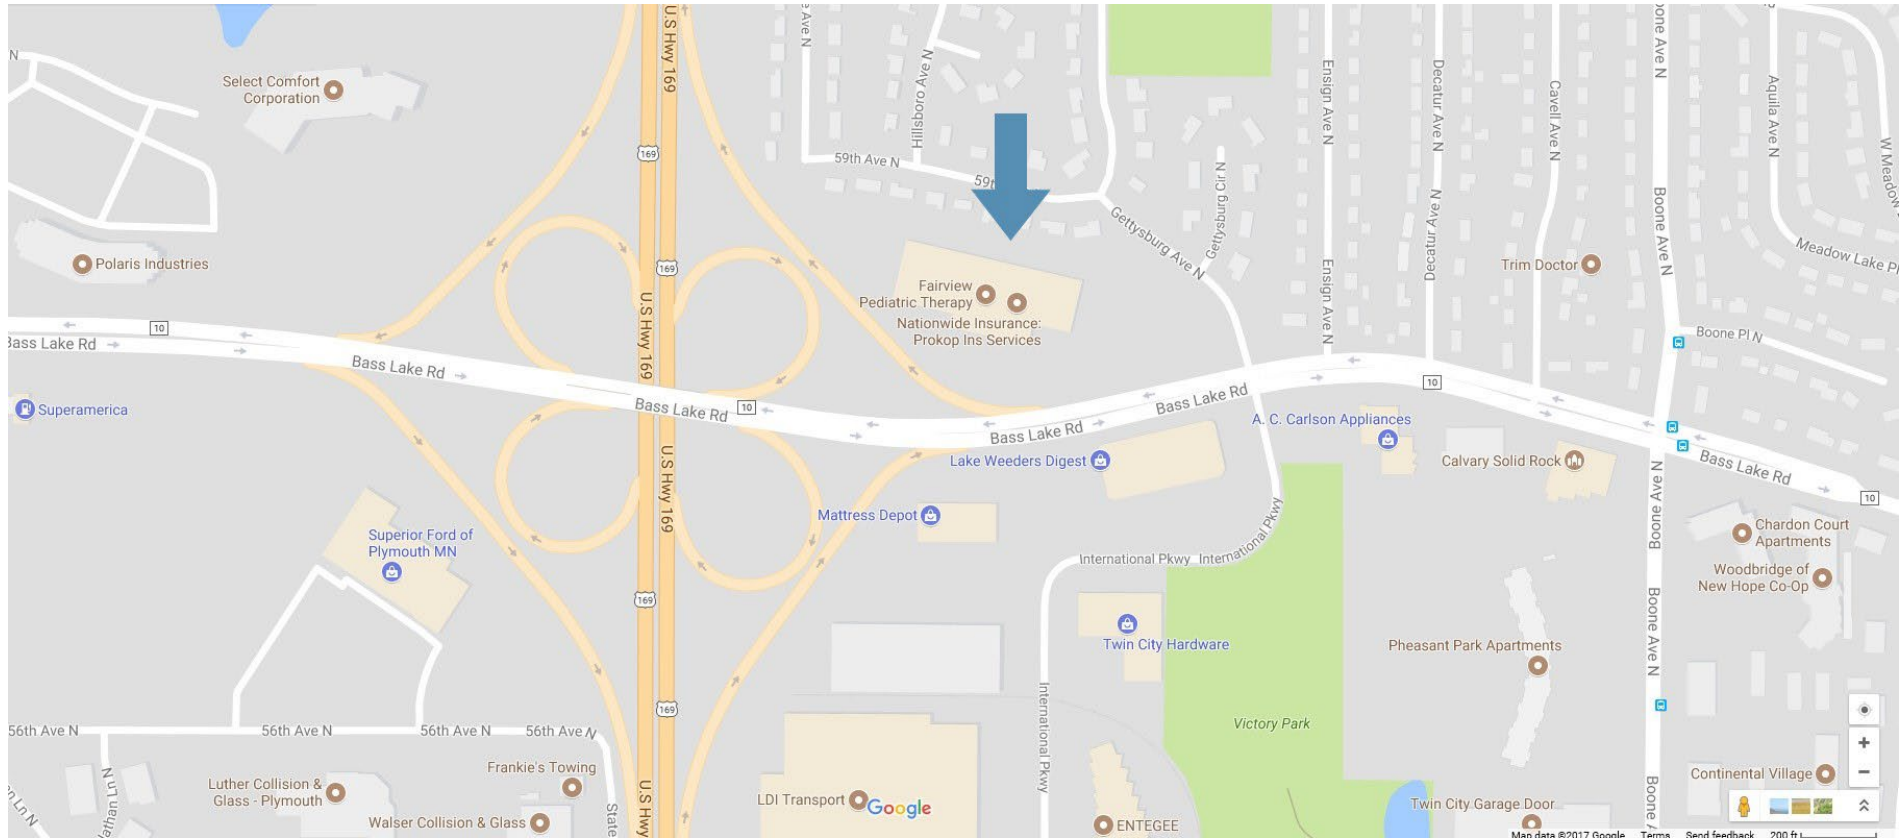

Vona Center for Mental Health

9220 Bass Lake Road #255 New Hope, MN 55428

We are located on the Northeast corner of Hwy 169 and Bass Lake Road in New Hope.

Directions Coming from the North

If coming from the North Metro go South on Hwy 169 to the Bass Lake Road exit. Take the Bass Lake Road East exit. Once on Bass Lake Road continue heading east until you reach Gettysburg Ave N. Turn left onto Gettysburg Ave N and then take the first left into the parking lot for 9220 Bass Lake Road. We are located on the main level of the building, on the right side of the internal courtyard.

Directions Coming from the South

If coming from the South Metro go North on Hwy 169 to the Bass Lake Road exit. Take the Bass Lake Road exit. Once on Bass Lake Road head east until you reach Gettysburg Ave N. Turn left onto Gettysburg Ave N and then take the first left into the parking lot for 9220 Bass Lake Road. We are located on the main level of the building, on the right side of the internal courtyard.

Parking

Free parking is available in the parking lot right outside the building. Handicap and visitor parking are directly in front of the building's main entrance.